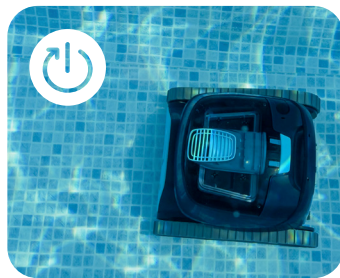

Discover the Dolphin LIBERTY 400 with its new cordless design for unmatched agility, and inductive charging. The LIBERTY 400 "Eco Mode" will keep your pool clean all week long with short and efficient cleaning cycles. While the "Cycle Selector" will let you choose between floor-only or floor and walls cleaning, you can use the Click-Up™ for super-easy removal from the pool.

The LIBERTY 400 also includes the MyDolphin™ Plus app for easy control and cleaning programs setup.

Using powerful, intensive scrubbing action and a superior filtration system, you can get the same reliability and service you get with other Dolphin products - now cordless!

The Dolphin LIBERTY Difference

Inductive Charging

Magnetic Connect for super easy snap-in-place and walk-away charging

Eco Mode

Keeps your pool clean with 3X30 minute cycles a week
*floor only

Click-Up™

Using the Clicker sensor, the Dolphin will climb up to you, for easy removal from the pool

MyDolphin™ Plus app

Setting customized cleaning programs is now easier using your mobile device

LIBERTY 400 Specifications

Ideal Pool Size	Ideal for pools up to 10x5 metres
Cleaning Coverage	Floor, walls and waterline
Brushing	Powerful active scrubbing, for unmatched cleaning
Cleaning Cycle Time	1.5 hours
Filtration	Interchangeable filter options to tackle every level of dirt, dust and debris
Battery	Lithium-ion 5,000mAh
Robot Weight	8.1 kg
Warranty	3 years
Advanced Features	<p>Eco Mode: Keeps your pool clean with 3X30-minute cycles a week (floor only)</p> <p>MyDolphin™ Plus app: Set customized cleaning programs</p> <p>Cycle Selector: Choose between floor only or floor, walls and waterline cleaning</p> <p>End of cycle pick-up: After cleaning, the Dolphin will climb up for a few seconds for easy removal</p> <p>Click-Up™: Shake the Clicker and the Dolphin will climb its nearest wall for easy removal</p>